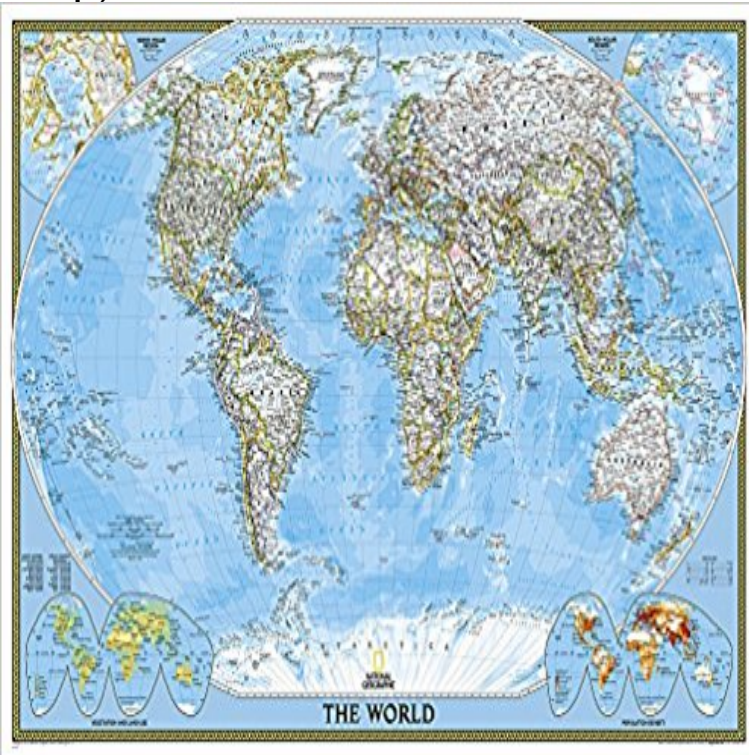

## World Classic [Poster Size and Tubed] (National Geographic Reference Map)

National Geographic's World map is the standard by which all other reference maps are measured. The World map is meticulously researched and adheres to National Geographic's convention of making independent, apolitical decisions based on extensive research using multiple authoritative sources. The signature Classic style map uses a bright, easy-to-read color palette featuring blue oceans and stunning shaded relief that has been featured on National Geographic wall maps for over 75 years. Drawn in the Winkler Tripel projection, distortions are minimized and unlike many other World maps, Greenland is shown the same size as Argentina and not as the size of all of South America. Thousands of place names are carefully and artistically placed on the map to maintain legibility even in the heavily populated areas of Europe, Asia, and the Middle East. Details include clearly defined international boundaries, cities, physical features, rivers, and ocean floor features. Corner inset maps feature vegetation and land use, and population density as well as the north and south polar regions. Poster-sized maps make a perfect addition to any sized space. They are specially designed to maximize content in a smaller footprint than standard wall maps and fit precisely into pre-cut poster-sized frames which makes finishing and hanging them a breeze. The map is packaged in a two-inch diameter clear plastic tube. The tube has a decorative label showing a thumbnail of the map with dimensions and other pertinent information. Map Scale = 1:37,169,000 Sheet Size = 36 x 24